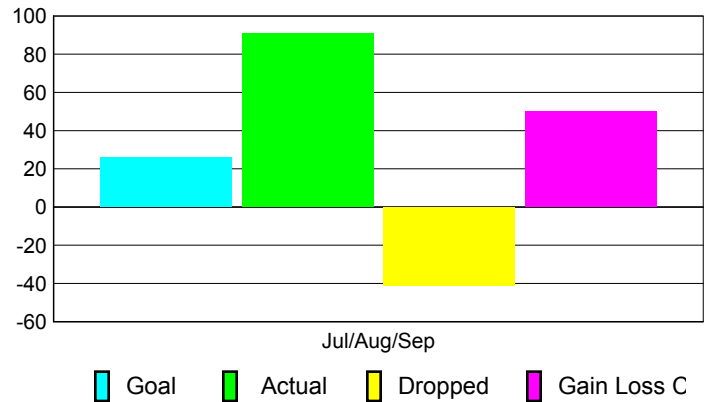

### YTD Status Quo Clubs 2010-2011

Status Quo Clubs Compared to Status Quo Members

## MEMBERSHIP

Membership Results  
2010-2011

Membership  
2009-2010

Month	Net Memb Goal	Actual New Memb	Actual Dropped Memb	Gain/Loss of Memb	Gain/Loss of Memb
Jul/Aug/Sep	26	91	-41	50	9
<b>Totals</b>	<b>26</b>	<b>91</b>	<b>-41</b>	<b>50</b>	<b>9</b>

### Membership Results 2010-2011

Goal, New, Dropped, Gain/Loss

### Comparison of Membership Gain/Loss

Current Year Compared to the Previous Year