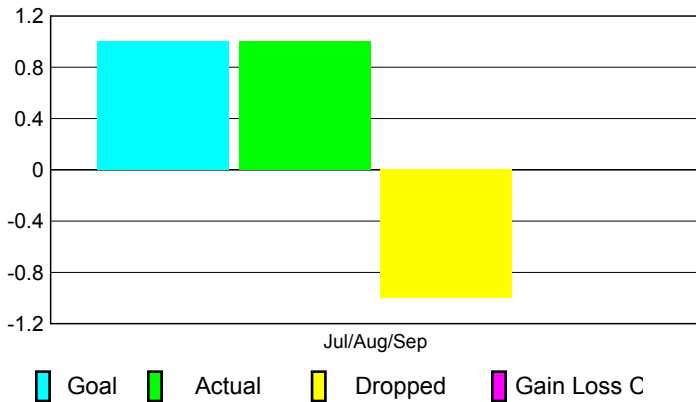

## CLUBS

Club Results  
2010-2011

Clubs  
2009-2010

Month	New Club Goal	Actual New Clubs	Actual Dropped Clubs	Gain/Loss of Clubs	Gain/Loss of Clubs
Jul/Aug/Sep	1	1	-1	0	0
<b>Totals</b>	<b>1</b>	<b>1</b>	<b>-1</b>	<b>0</b>	<b>0</b>

### Club Results 2010-2011

Goal, New, Dropped, Gain/Loss

### Comparison of Club Gain/Loss

Current Year Compared to the Previous Year