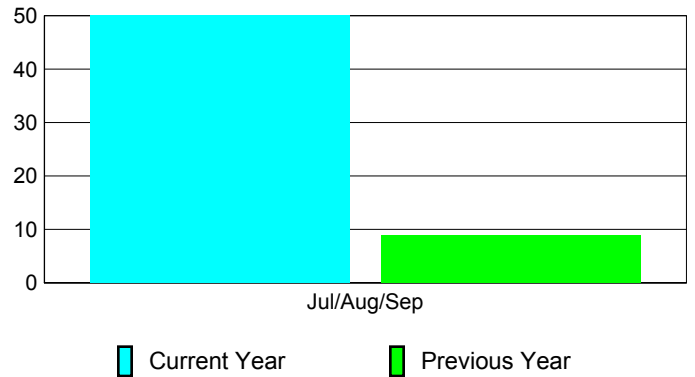

Comparison of Membership Gain/Loss

Current Year Compared to the Previous Year